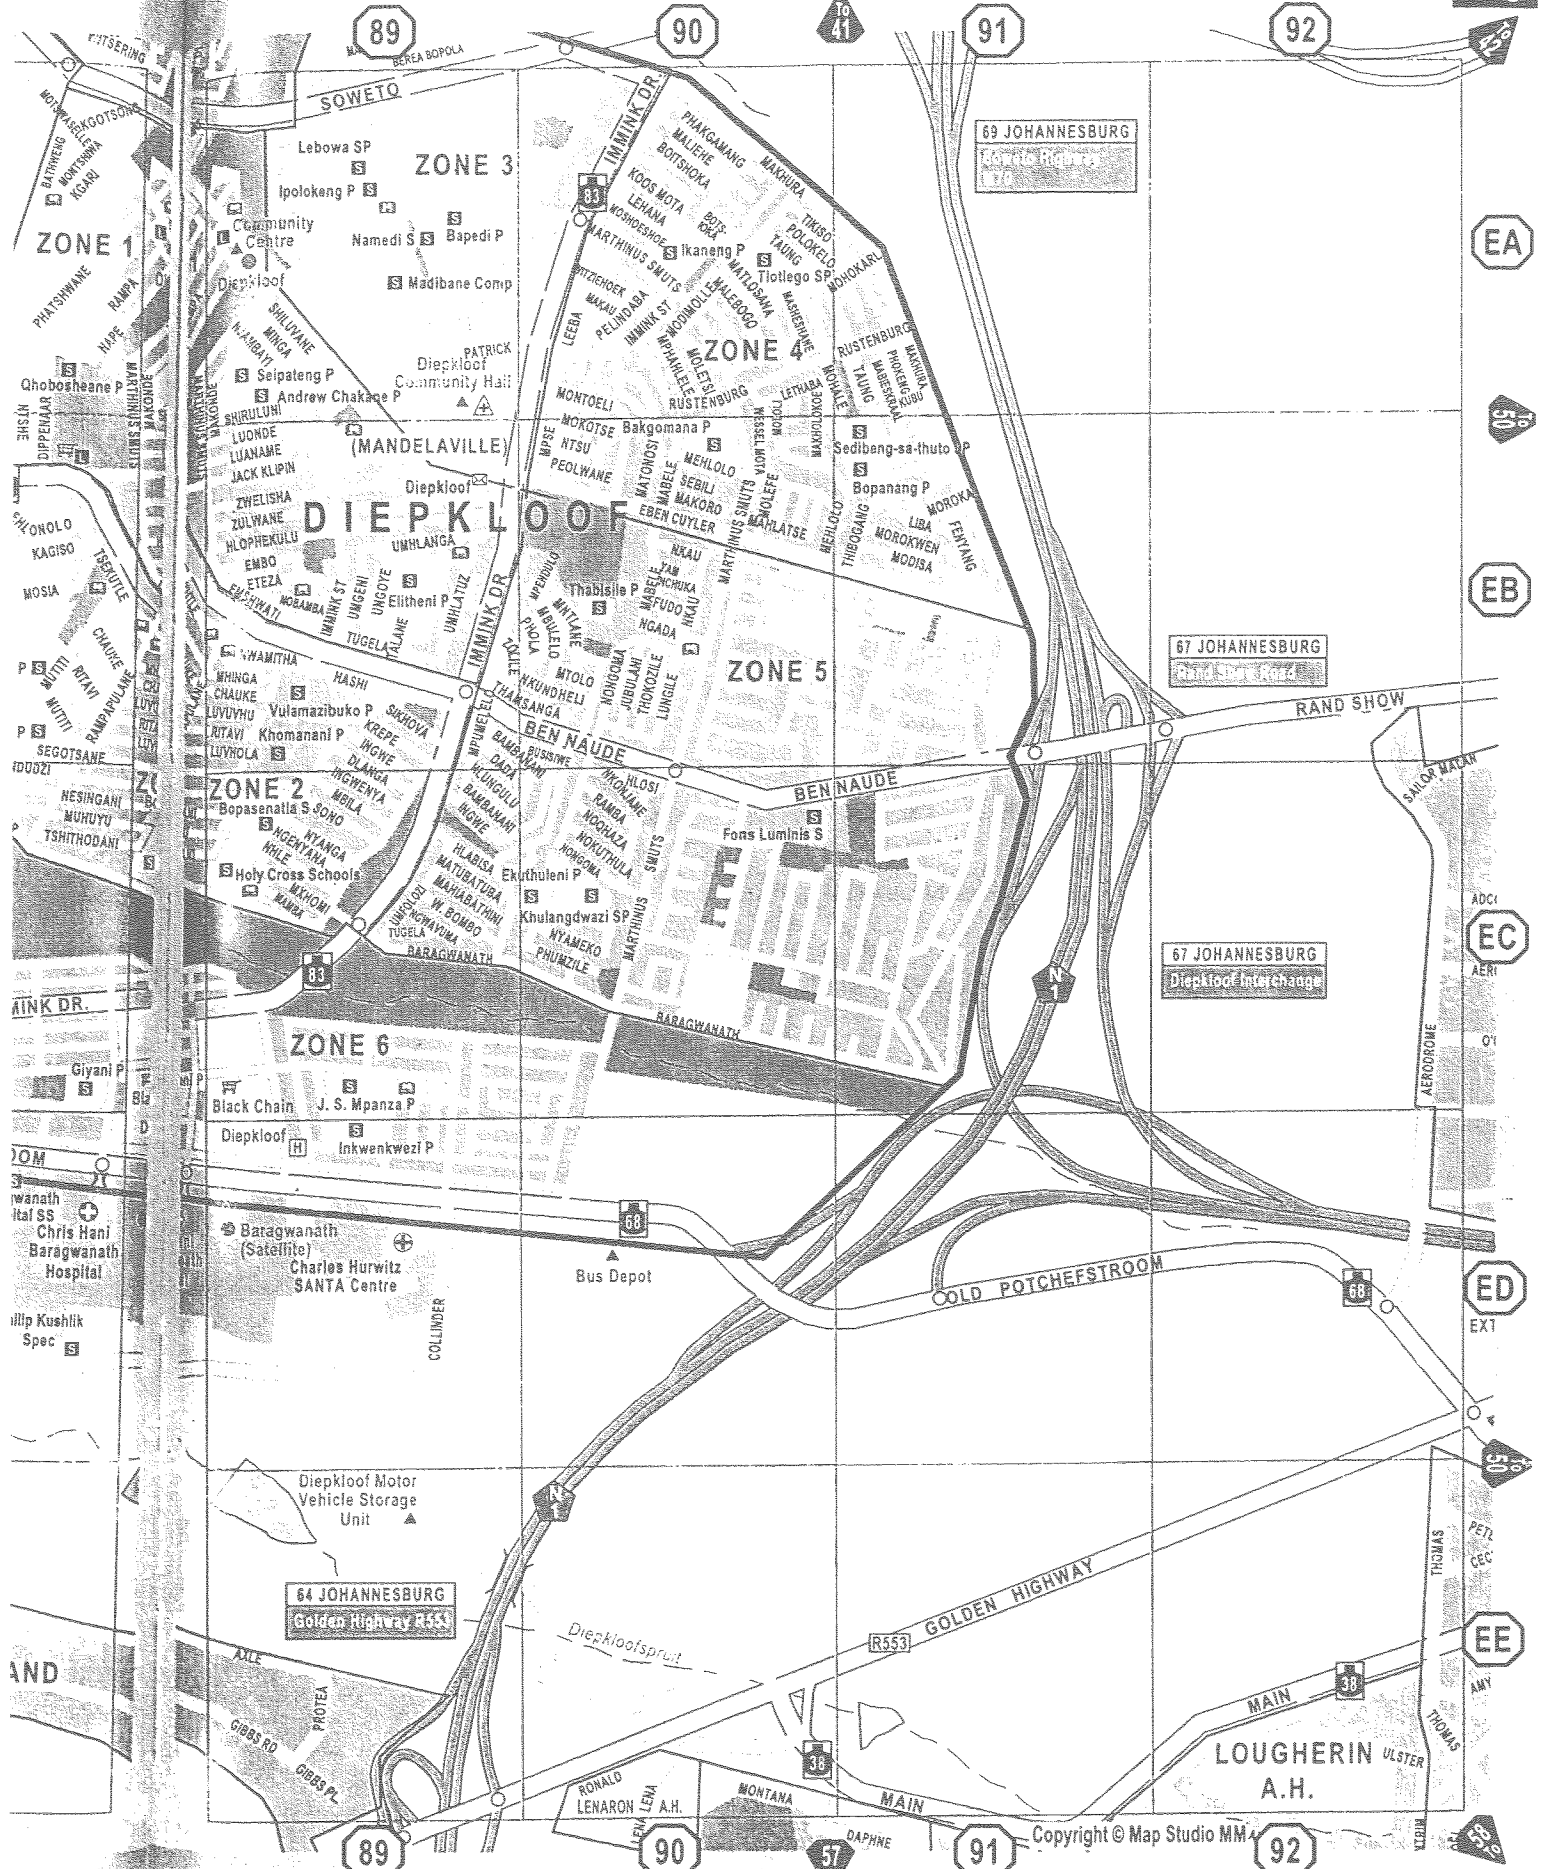

DIRECTIONS TO THE JOHANNESBURG CORRECTIONAL INSTITUTION:

From the N1 – take the Golden Highway off-ramp (R553).
At top of off-ramp (at robot) turn left into Golden Highway.
Then at first street turning out of the Golden Highway
(approximately 300 metres), turn right into Main Street (Brown
Board indicating “Correctional Institution”).
The Correctional Institution is situated in Main Street on the left.
You cannot miss it.